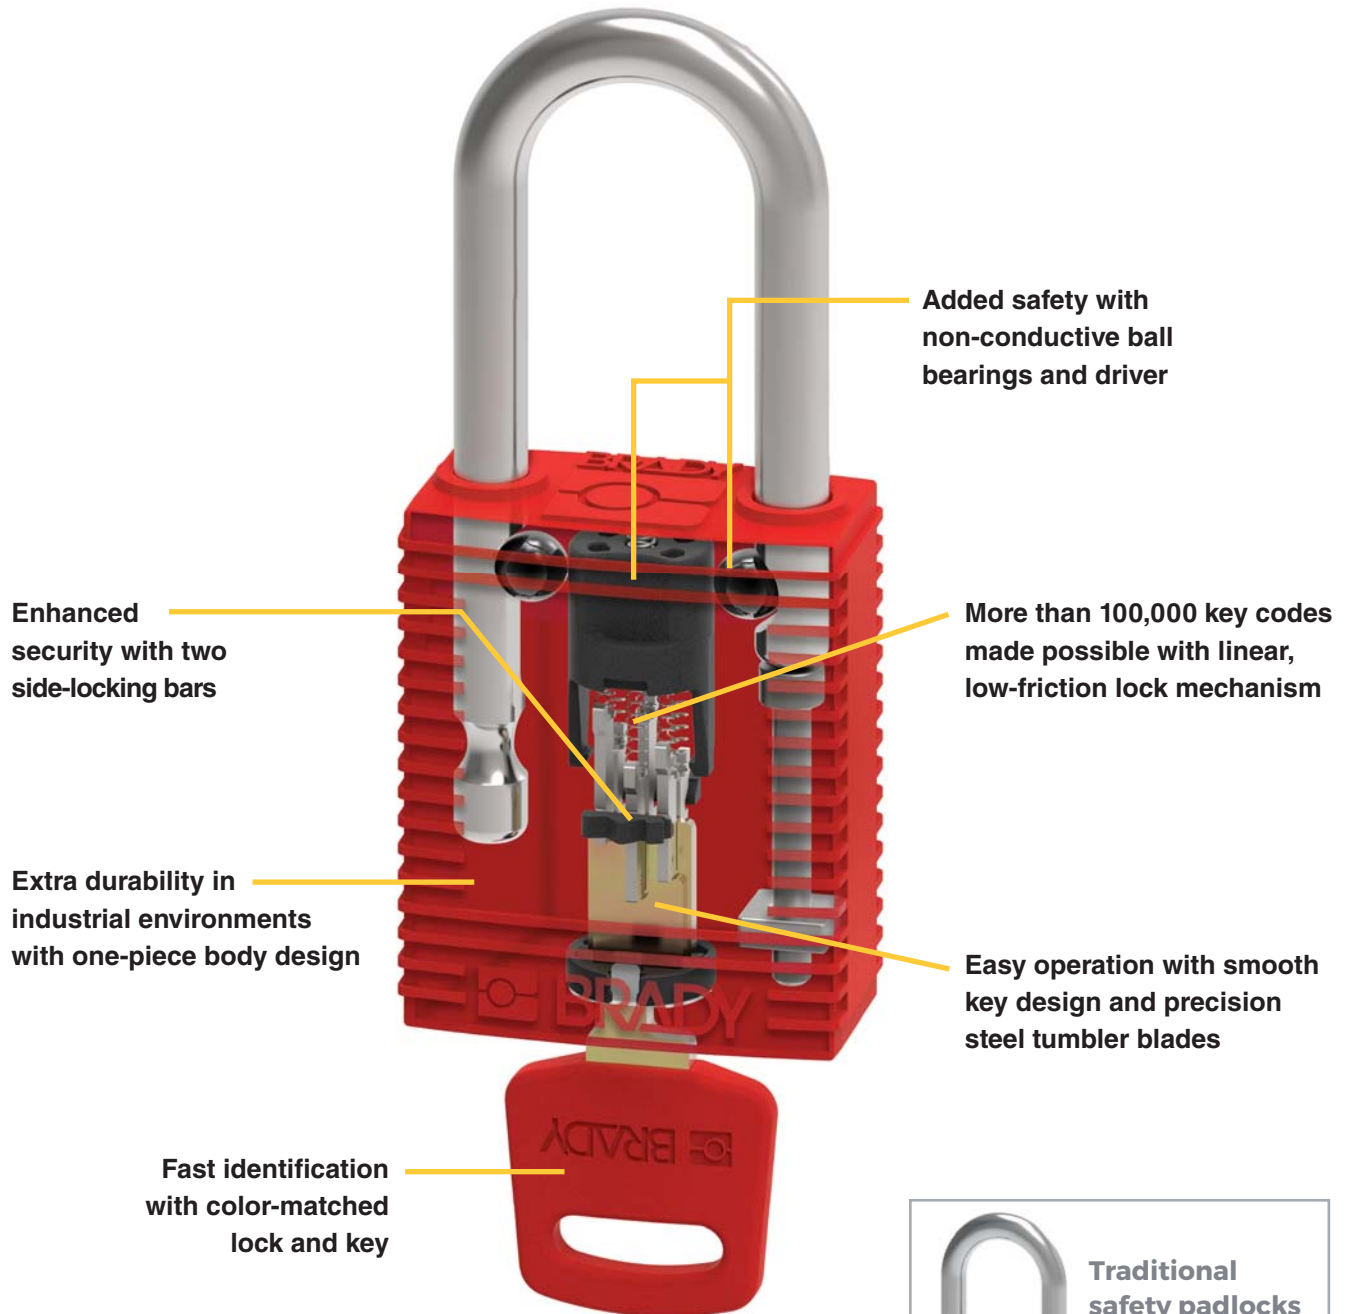

See the difference in the details

Product innovations are only as good as the benefits they provide. See the difference you get with the patent-pending SafeKey Lockout Padlocks:

Traditional safety padlocks

- Pin tumbler lock mechanism
- Jagged key design
- Up to 15,000 key codes