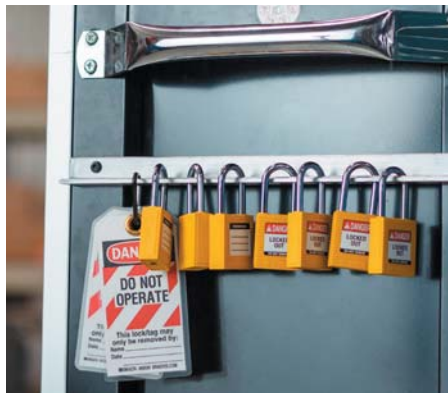

More really means more with SafeKey

Getting more for what you buy is always a plus. In your lockout scenario, here's what you get with up to 700% more unique key codes:

	Other Safety Padlocks	SafeKey Lockout Padlocks	
Keyed Different	15,000 Key Codes	100,000+ Key Codes	
1 Master Key	3,250 Key Codes	15,000+ Key Codes	
25 Master Keys	150 Key Codes	600+ Key Codes